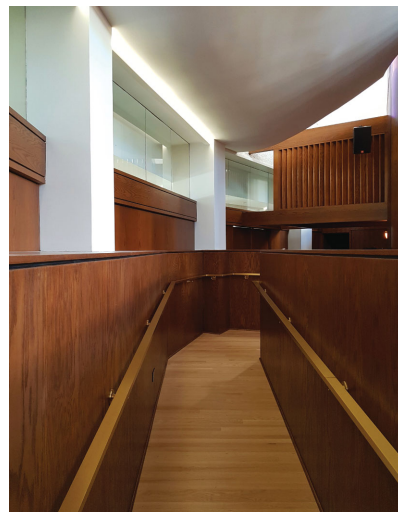

Top: Restoration of main steps and entire arc clearstory
Bottom: Views toward Ark and Ramp Access

Team
Cyrus Subawalla-Principal Designer
Rahman Polk-Associate Principal